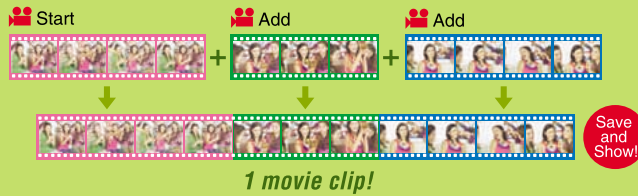

IN OUT EDITING

After you take a clip, just set the IN and OUT points to crop and save only the part you want. It's that easy.

Snap it!

No more camera shake blur, flash washout or difficult settings! Just beautiful photos in any scene!